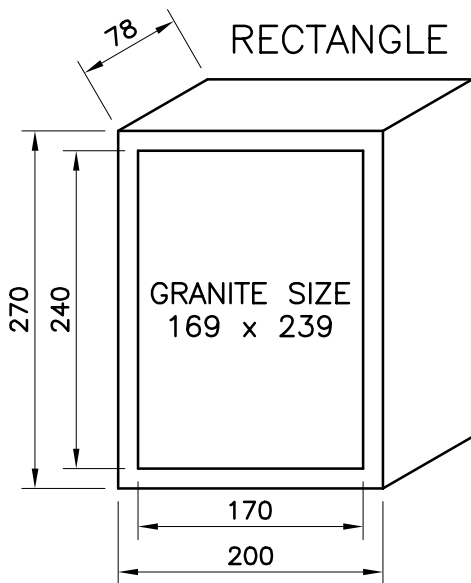

TYPICAL CROSS SECTION
DETAIL OF ALL URNS

ALL MATERIAL
3mm 316

6mm BASE BOTH URNS
BASE SLIDES OVER BASE OF HEARTS
AND DOES NOT ADD HEIGHT
TO HEART