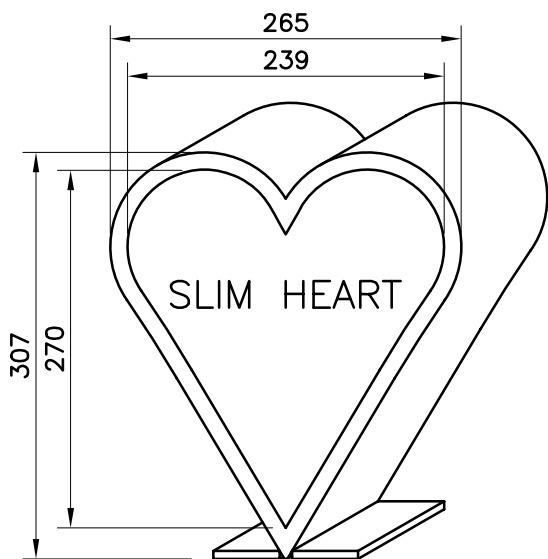

TYPICAL CROSS SECTION
DETAIL OF ALL URNS

ALL MATERIAL
3mm 316

6mm BASE BOTH URNS
BASE SLIDES OVER BASE OF HEARTS
AND DOES NOT ADD HEIGHT
TO HEART