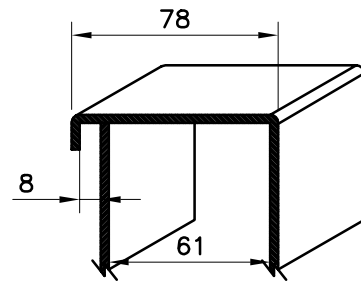

TYPICAL CROSS SECTION
DETAIL OF ALL URNS

ALL MATERIAL
3mm 316

6mm BASE BOTH URNS
BASE SLIDES OVER BASE OF HEARTS
AND DOES NOT ADD HEIGHT
TO HEART