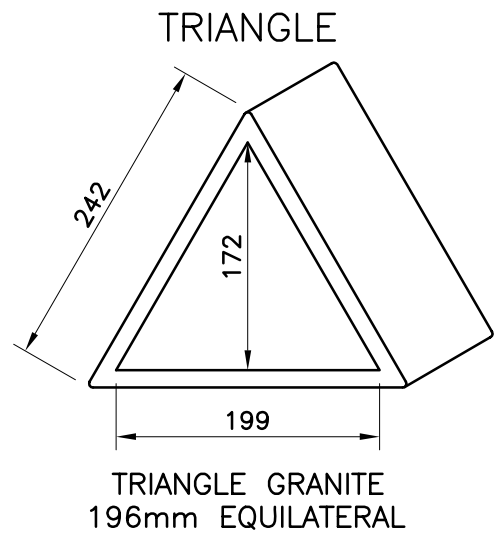

TYPICAL CROSS SECTION
DETAIL OF ALL URNS

ALL MATERIAL
3mm 316

6mm BASE BOTH URNS
BASE SLIDES OVER BASE OF HEARTS
AND DOES NOT ADD HEIGHT
TO HEART