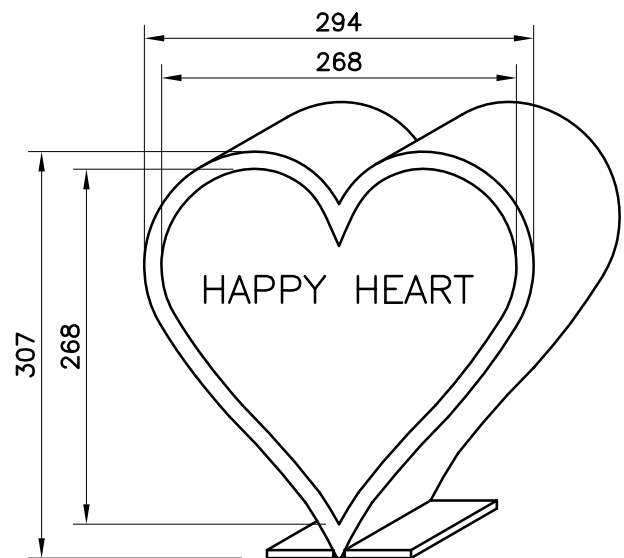

TYPICAL CROSS SECTION
DETAIL OF ALL URNS

ALL MATERIAL
3mm 316

6mm BASE BOTH URNS
BASE SLIDES OVER BASE OF HEARTS
AND DOES NOT ADD HEIGHT
TO HEART